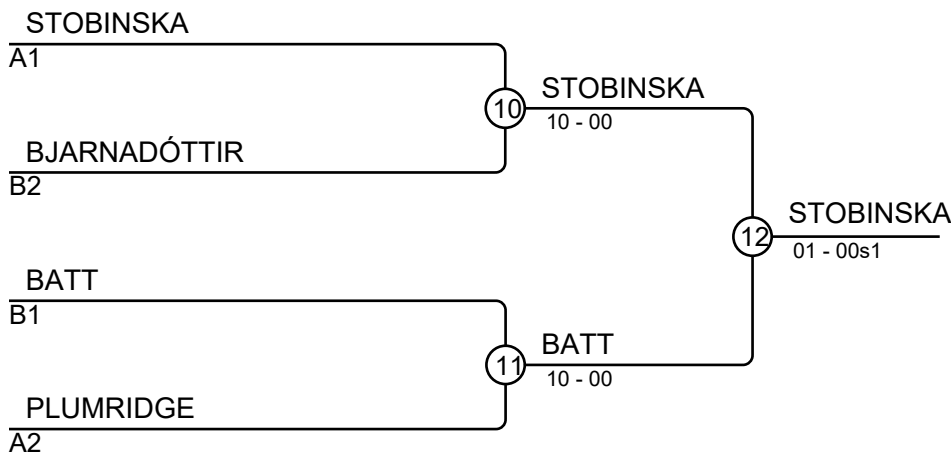

Reykjavik Judo Open 27. JAN. 2024 Laugardalshöll W Open

Competitors A

Competitors: 7

#	Name	Club	1	2	3	4	Wins	Pts	Pos
1	Beth O'CONNOR	GBR					0	0	4
2	Laura PLUMRIDGE	GBR	10			1	2	11	2
3	Natalia STOBINSKA	ISL	10	10		1	3	21	1
4	Kaitlin CHAPPLE-ALLEN	GBR	10				1	10	3

Matches A

Match	White	Blue	Result	Time
1	Beth O'CONNOR 1 2	Laura PLUMRIDGE	00s1-10	1:22
2	Natalia STOBINSKA 3 4	Kaitlin CHAPPLE-ALLEN	01-00	4:00
4	Beth O'CONNOR 1 3	Natalia STOBINSKA	00-10	0:08
5	Laura PLUMRIDGE 2 4	Kaitlin CHAPPLE-ALLEN	01-00	4:00
7	Beth O'CONNOR 1 4	Kaitlin CHAPPLE-ALLEN	00-10	2:14
8	Laura PLUMRIDGE 2 3	Natalia STOBINSKA	00-10	0:33

Competitors B

#	Name	Club	5	6	7	Wins	Pts	Pos
5	Caroline BRAYSON	GBR				0	0	3
6	Helena BJARNADÓTTIR	ISL	10			0	0	2
7	Danielle BATT	GBR		10		1	10	1

Matches B

Match	White	Blue	Result	Time
3	Caroline BRAYSON 5 6	Helena BJARNADÓTTIR	00s1-10s2	1:21
6	Caroline BRAYSON 5 7	Danielle BATT		
9	Helena BJARNADÓTTIR 6 7	Danielle BATT	00-10	1:09

Results

Pos	Name
1	Natalia STOBINSKA, ISL
2	Danielle BATT, GBR
3	Helena BJARNADÓTTIR, ISL
3	Laura PLUMRIDGE, GBR